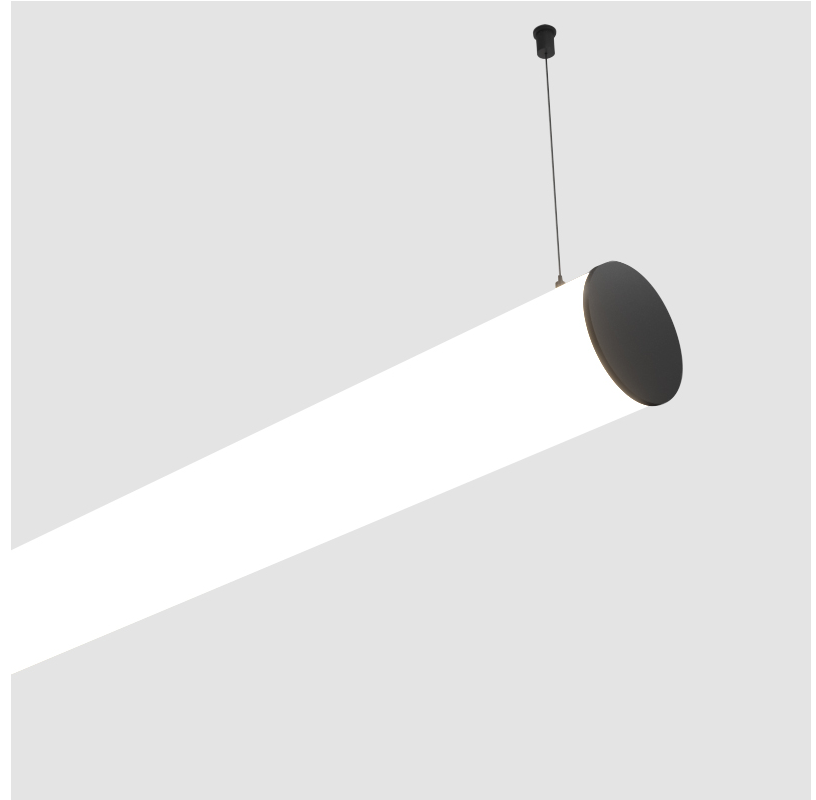

BUNGA SUSPENSION

A3BU-SUS-SYS

base number

1. To build a product code in our configurator select the specify button on the base model # product page
2. To build a manual product code on this datasheet choose from the options listed below in blue font and add the suffix to the base model #

GENERAL

Series: Bunga
Brand: Prolicht
Division: Architectural
Mounting Type: Suspension
Mounting Location: Ceiling
Subcategory: Profile

PHYSICAL

Length (mm): Custom length
Length (in): Custom length
Fixture Finish: SSR / BKV / CWI / CRY / HAB / UFT / ITA / RUA / FTG / MYG / LOD / PUS / FRO / FUP / KIA / POP / BLS / SPG / MEY / GOH / GUM / CHC / COM / ABZ / JAG / OBR / MOS / ROR
Fixture Material: Aluminum
Upon Request: Printed Letters & Signs

ELECTRICAL

Lamp Type: LED (Zhaga Standard)
Dimming: 0-10V Dimming / Phase Dimming (120Vac Only)
Driver Included: Yes
Driver Location: Integrated
Driver Type: Constant Current - 120 / 277Vac
Driver Class: Class 2
Input Voltage (V): 120 - 277
Constant Current (MA): 350 / 100-125 / 350

LED

Lamp Life (hrs): 50000
Upon Request: Color Temperature RGB-W Tunable CRI (no minimum qty) price increase + longer lead time

OPTICAL

RATINGS AND CERTIFICATIONS

Certified By: Certified for North American Standards
IP rating: IP20

PROJECT

TYPE

SPECIFIER

QUANTITY

DATE